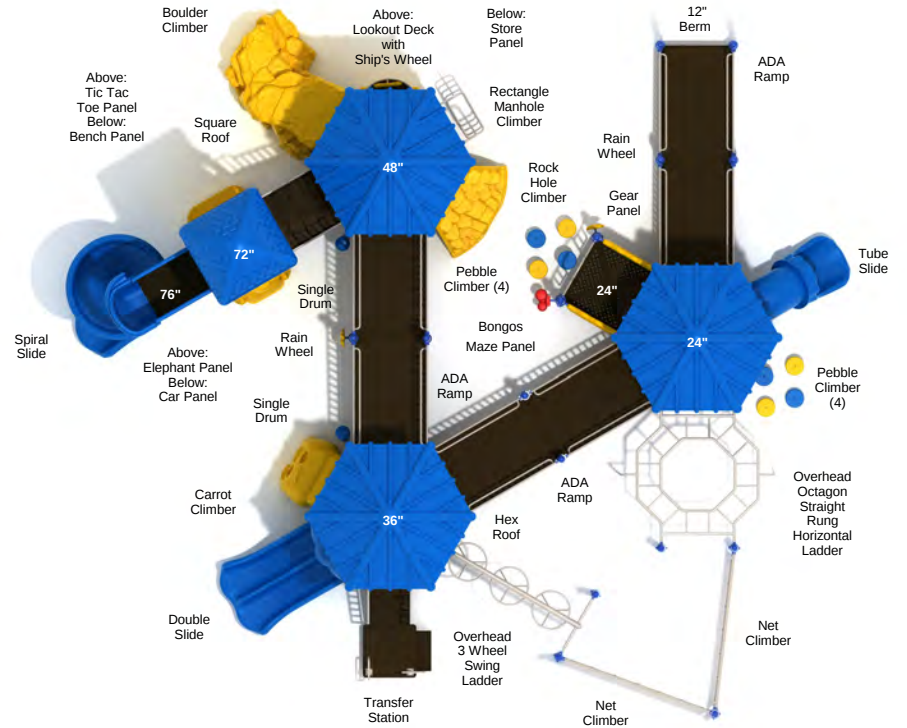

Quaker Mill

SKU: PFA003
Safety Zone: 48'-7" x 54'-10"
Age Range: 5-12 years

Post Size: 4.5 inch
Child Capacity: 50-57
Fall Height: 84"

4' Border Estimate:
46

Meets ADA Guidelines
 **Elevated: 16**
Ground Level: 8