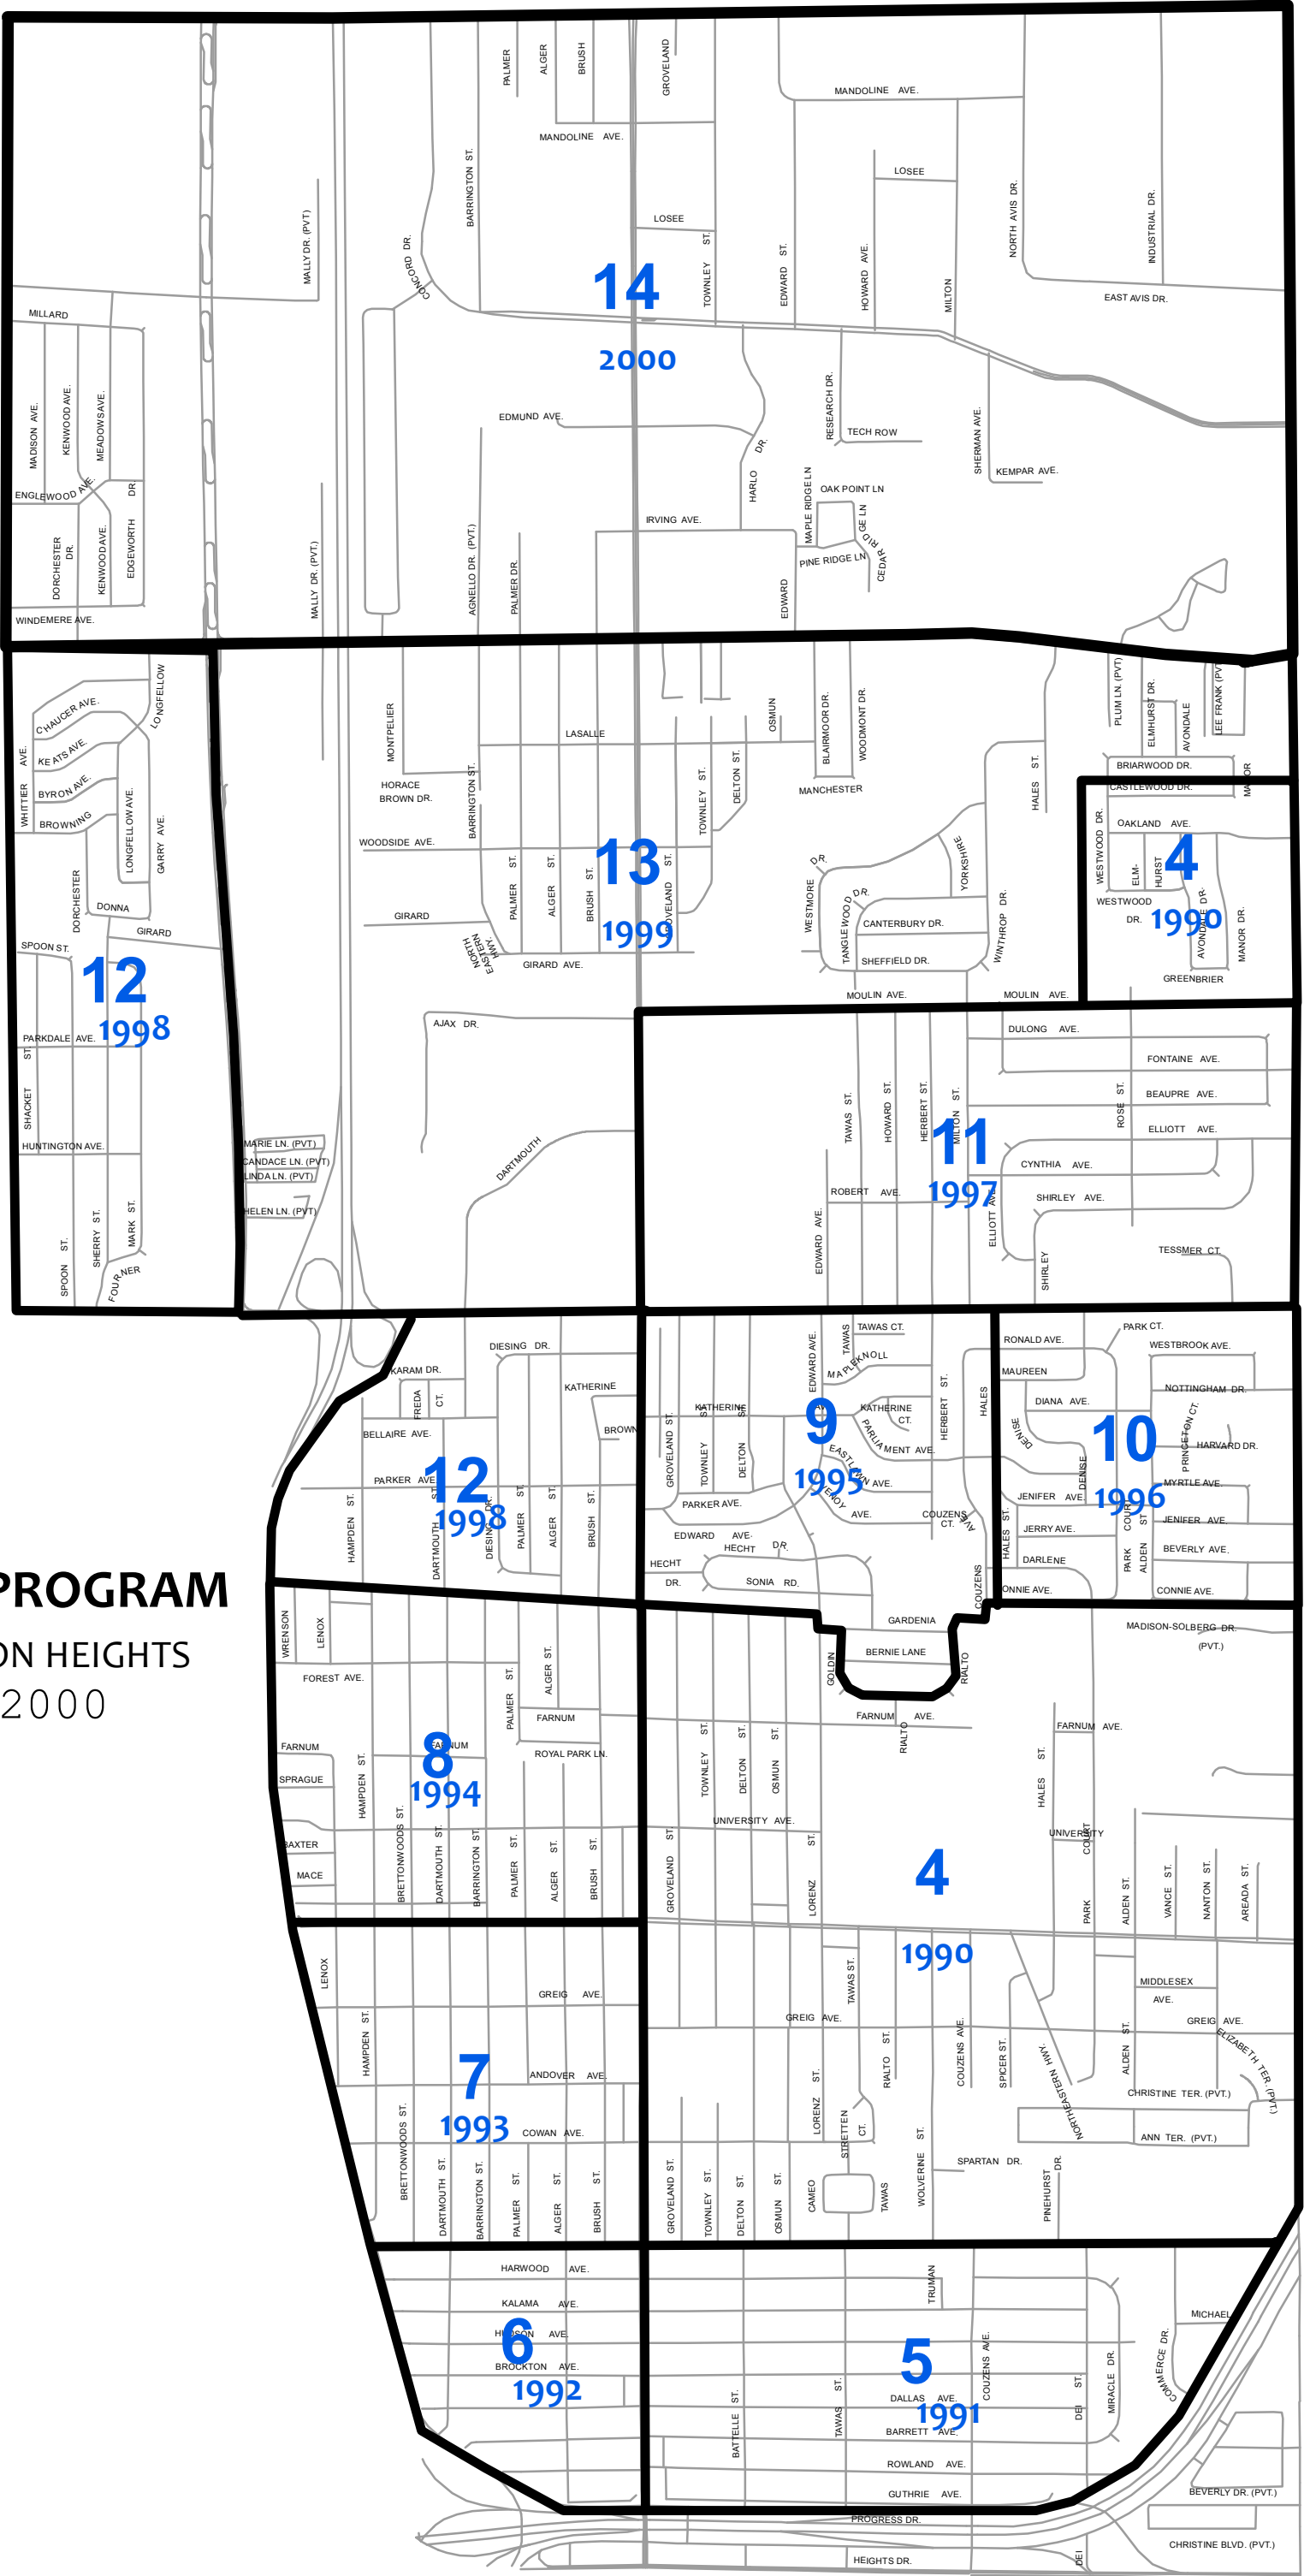

COMMUNITY DEVELOPMENT DEPARTMENT
WWW.MADISON-HEIGHTS.ORG

SIDEWALK PROGRAM

CITY OF MADISON HEIGHTS

1990 - 2000